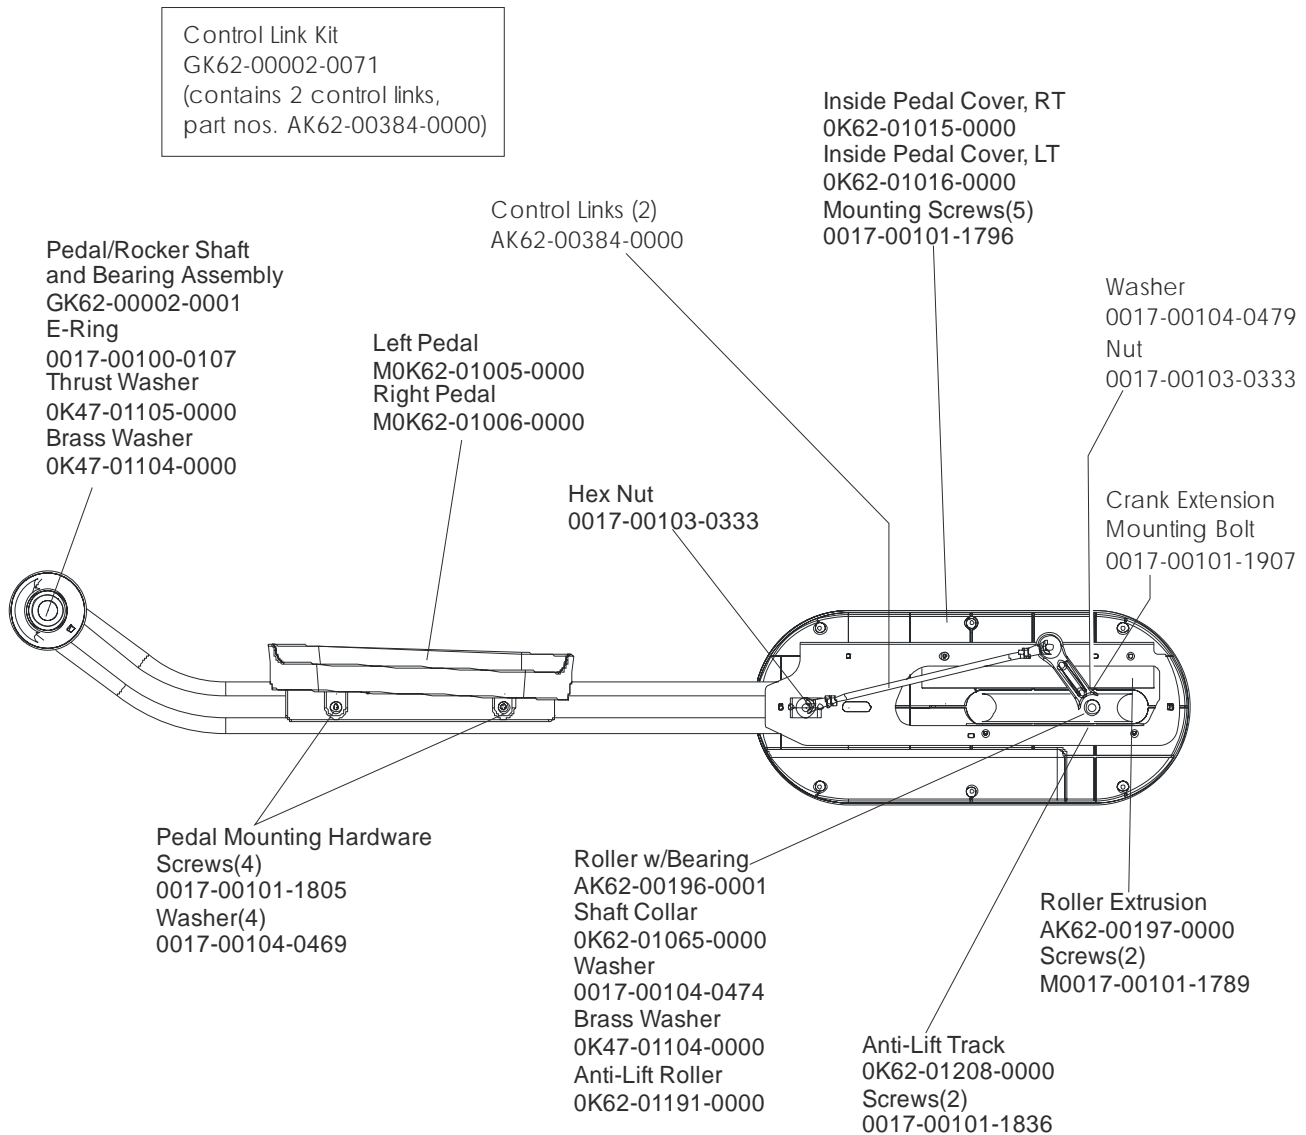

ARCTIC SILVER QUIET DRIVE 95XE

Rocker Arms & Pedal Levers

95XE-0XXX-04

S/N ALPHA CODE XWE

Rocker Arms Kit
GK62-00002-0070
(contains 2 rocker arms,
part no. AK62-00383-0000)

Rocker Arms (2)
AK62-00383-0000
Shaft Collar w/Screws
OK61-01259-0000
Retaining Ring
0017-00100-0178
Metal Thrust Washer
OK62-01307-0000
Oillite Washer
OK62-01305-0000

ARCTIC SILVER QUIET DRIVE 95XE
Crank Cover and Lower Caps

95XE-0XXX-04
S/N ALPHA CODE XWE

ARCTIC SILVER QUIET DRIVE 95XE

95XE-0XXX-04

Lower Frame Shrouds & Hardware

S/N ALPHA CODE XWE

ARCTIC SILVER QUIET DRIVE 95XE

Pedal Lever Assembly Components

95XE-0XXX-04
S/N ALPHA CODE XWE

Note: Units with old control link assemblies will require kit MGK62-00002-0015 when replacing either the tie rod assembly or the crank extension for the first time.